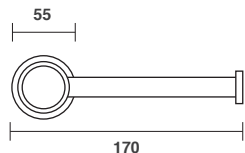

Chrome Product Code
PO041.30

- Easy installation
- Holds 3-ply toilet paper

Sizes are an approximate.
All measurements shown are in millimetres.

PHONE: +61 3 9484 0960 EMAIL: sales@partaps.com.au

CUSTOM FINISHES | COMBINATIONS