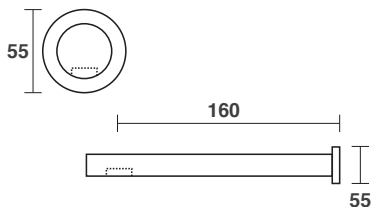

Lugano Outlets

Wall Bath Outlet - 160mm reach - Fixed

Chrome Product Code
LU026.30

- WELS not applicable
- Fixed bath outlet
- Hidden Aerator

CUSTOM FINISHES | FULL COLOUR

GOLD	LU026.50
ROSE GOLD	LU026.60
BRASS GOLD	LU026.80
BRUSHED CHROME	LU026.90
MATT BLACK	LU026.100
MIDNIGHT BLACK	LU026.105
BRUSHED NICKEL	LU026.107
WHITE	LU026.131
IVORY	LU026.132
MATT WHITE	LU026.140
BRUSHED ROSE GOLD	LU026.160

*Other Custom finishes and colour combinations are available on request

Sizes are an approximate.
All measurements shown are in millimetres.

PHONE: +61 3 9484 0960 EMAIL: sales@partaps.com.au

www.partaps.com.au