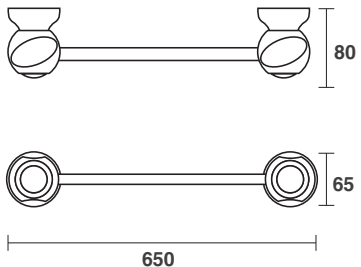

Vogue Accessories

Single Towel Rail - 650mm

Chrome Product Code
VO043.30

- Easy installation

CUSTOM FINISHES | COMBINATIONS

CHROME & GOLD

CHROME	GOLD	VO043.70
--------	------	----------

COLOUR & CHROME

WHITE	CHROME	VO043.31
IVORY	CHROME	VO043.32
MIDNIGHT BLACK	CHROME	VO043.108

COLOUR & GOLD

WHITE	GOLD	VO043.51
IVORY	GOLD	VO043.52
MIDNIGHT BLACK	GOLD	VO043.109

CHROME OR GOLD
 COLOUR

^In this specification, Chrome is shaded and Gold is referenced as "colour"