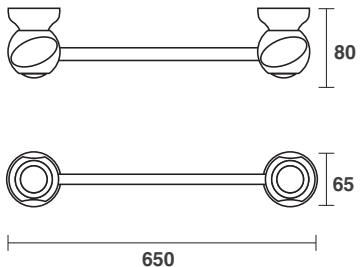

## Single Towel Rail - 650mm

Chrome Product Code  
VO043.30

- Easy installation