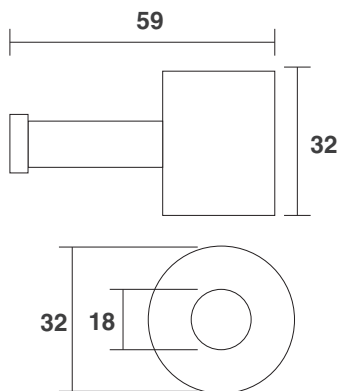

Chrome Product Code
LU042.30

- Slim design
- Easy installation

CUSTOM FINISHES | FULL COLOUR

GOLD	LU042.50
ROSE GOLD	LU042.60
BRASS GOLD	LU042.80
BRUSHED CHROME	LU042.90
MATT BLACK	LU042.100
MIDNIGHT BLACK	LU042.105
BRUSHED NICKEL	LU042.107
WHITE	LU042.131
IVORY	LU042.132
MATT WHITE	LU042.140
BRUSHED ROSE GOLD	LU042.160