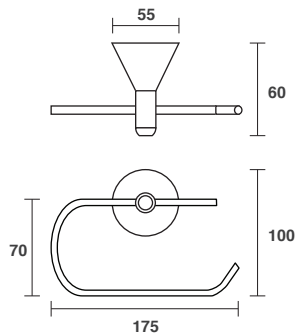

Forme Accessories

Toilet Roll Holder

Chrome Product Code
FO041.30

- Holds 3-ply toilet paper
- Easy installation

CUSTOM FINISHES | COMBINATIONS

CHROME & GOLD

^ CHROME GOLD FO041.70

COLOUR & CHROME

WHITE CHROME FO041.31

IVORY CHROME FO041.32

COLOUR & GOLD

WHITE GOLD FO041.51

IVORY GOLD FO041.52

CHROME / GOLD COLOUR

^In this specification, Gold is shaded and Chrome is referenced as "colour"

CUSTOM FINISHES | FULL COLOUR