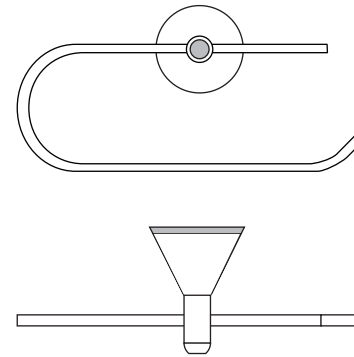

Forme Accessories

Toilet Roll Holder

Chrome Product Code
FO041.30

- Holds 3-ply toilet paper
- Easy installation

CUSTOM FINISHES | COMBINATIONS

CHROME & GOLD

^ CHROME GOLD FO041.70

COLOUR & CHROME

WHITE CHROME FO041.31

IVORY CHROME FO041.32

COLOUR & GOLD

WHITE GOLD FO041.51

IVORY GOLD FO041.52

CHROME / GOLD COLOUR

^In this specification, Gold is shaded and Chrome is referenced as "colour"

CUSTOM FINISHES | FULL COLOUR