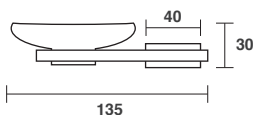

## Soap Dish

Chrome Product Code  
BU037.30

- Slim design
- Push-fit installation
- Glass dish