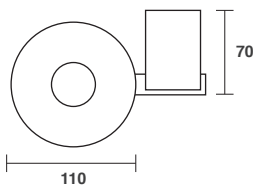

## Soap Dish

Chrome Product Code  
BU037.30

- Slim design
- Push-fit installation
- Glass dish